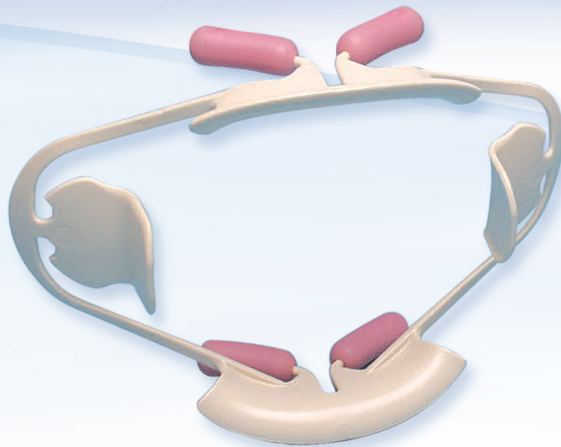

ComfortView®

Providing greater comfort while maximizing access and visibility

Small

Universal

ComfortView®

Lip & Cheek Retractor

- Retracts lips and cheeks for optimal buccal and gingival access
- Maximum visibility and patient comfort
- Ideal for both short and long procedures
- Anatomic design with cushioned lip-supports that position lips away from anterior teeth and gums
- Suitable for use in diagnostic, preventative, therapeutic dental applications, digital impression scanning, in-office tooth whitening and intra-oral photography
- Autoclavable, Latex free

9061381 Universal ComfortView Lip and Cheek Retractor - 2 per box (white)

9061383 Small ComfortView Lip and Cheek Retractor - 2 per box (blue)

9061382 ComfortView Refill Cushions -10 per pack

ComfortView not available from Premier in Europe.

- 1 Anatomically shaped lip holders for superior access to buccal and gingival areas – maximum access and visibility
- 2 Lip holders with opening for the frenulum for maximum comfort – enhanced patient comfort for short- and long-term procedures
- 3 Cushioned lip-supports position lips away from anterior teeth and gums – allow for visual and instrument access
- 4 Lateral flaps gently hold cheeks and contract for easy placement/removal – ensure patient comfort and assist in keeping patient's mouth open.
- 5 ComfortView frame material and cushions are autoclavable.