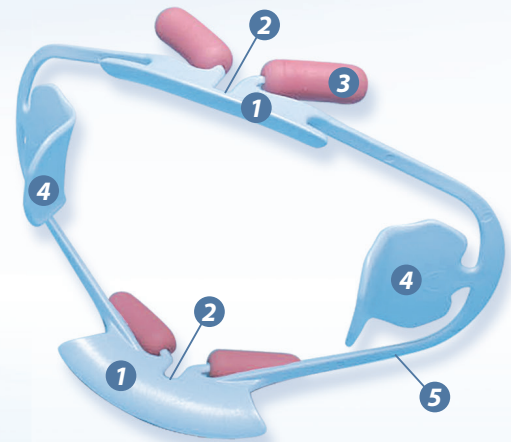

ComfortView®

Providing greater comfort while maximizing access and visibility

Small

Universal

ComfortView®

Lip & Cheek Retractor

- Retracts lips and cheeks for optimal buccal and gingival access
- Maximum visibility and patient comfort
- Ideal for both short and long procedures
- Anatomic design with cushioned lip-supports that position lips away from anterior teeth and gums
- Suitable for use in diagnostic, preventative, therapeutic dental applications, digital impression scanning, in-office tooth whitening and intra-oral photography
- Autoclavable, Latex free

9061381 Universal ComfortView Lip and Cheek Retractor - 2 per box (white)

9061383 Small ComfortView Lip and Cheek Retractor - 2 per box (blue)

9061382 ComfortView Refill Cushions -10 per pack

ComfortView not available from Premier in Europe.

- 1 Anatomically shaped lip holders for superior access to buccal and gingival areas – maximum access and visibility
- 2 Lip holders with opening for the frenulum for maximum comfort – enhanced patient comfort for short- and long-term procedures
- 3 Cushioned lip-supports position lips away from anterior teeth and gums – allow for visual and instrument access
- 4 Lateral flaps gently hold cheeks and contract for easy placement/removal – ensure patient comfort and assist in keeping patient's mouth open.
- 5 ComfortView frame material and cushions are autoclavable.